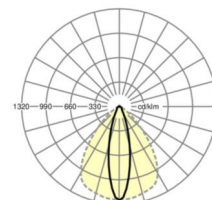

CHARACTERISTICS

Order number	19520006034
EAN number	4020863429288
Commodity code	94051190
Certification mark	IP 20, Protection class I, ENEC10 VDE, F, HACCP DIN10500/Food/IFS-application-related suitability/BRC, Indoor, CE
Impact resistance (IK rating)	IK03 (-20°C bis 35°C)
Ambient temperatur	ta -20°C to 35°C
Special properties	Ready for IoT
Warranty period	5 years
State funding programs	BEG - Federal funding for efficient buildings (valid only for Germany)

ELECTRICAL ENGINEERING

Controller	Electronic driver DALI2 (1 pcs.)
System output	49W
Mains voltage	230V/50Hz
Circuit breakers (inrush current)	13 pieces/B10, 24 pieces/B16, 25 pieces/C10, 40 pieces/C16
Energy efficiency class/light source	C

LIGHTING TECHNOLOGY

Placement	LED, Colour rendering/Light colour CRI ≥ 80 / 4000K
Colour tolerance (MacAdam)	3SDCM
Nominal luminous flux	8646lm
LED service life	50000h L80/B10 (Tq 35°C), 70000h L80/B50 (Tq 35°C), 100000h L80/B50 (Tq 30°C)
Luminaire luminous efficiency	176lm/W
Beam angle	25° (C0) / 100° (C90)
UGR lat./long.	17.9 / 23.2

MECHANICS

Housing colour	black RAL 9005
Dimensions (LxWxH/DxH)	1531mm x 55mm x 37mm
Weight (net)	1.65kg
Type of installation	Mounting rail system installation, Light structure

Dimensions

L	1531 mm	Length
B	55 mm	Width
H	37 mm	Height

DEEP-LINK

<https://www.regiolux.de/en/article/19520006034>

Reference	LED 8000lm 840
ηLB	100 %
Φ ↓/↑	98 % / 2 %
UGR lat./long.	17.9 / 23.2